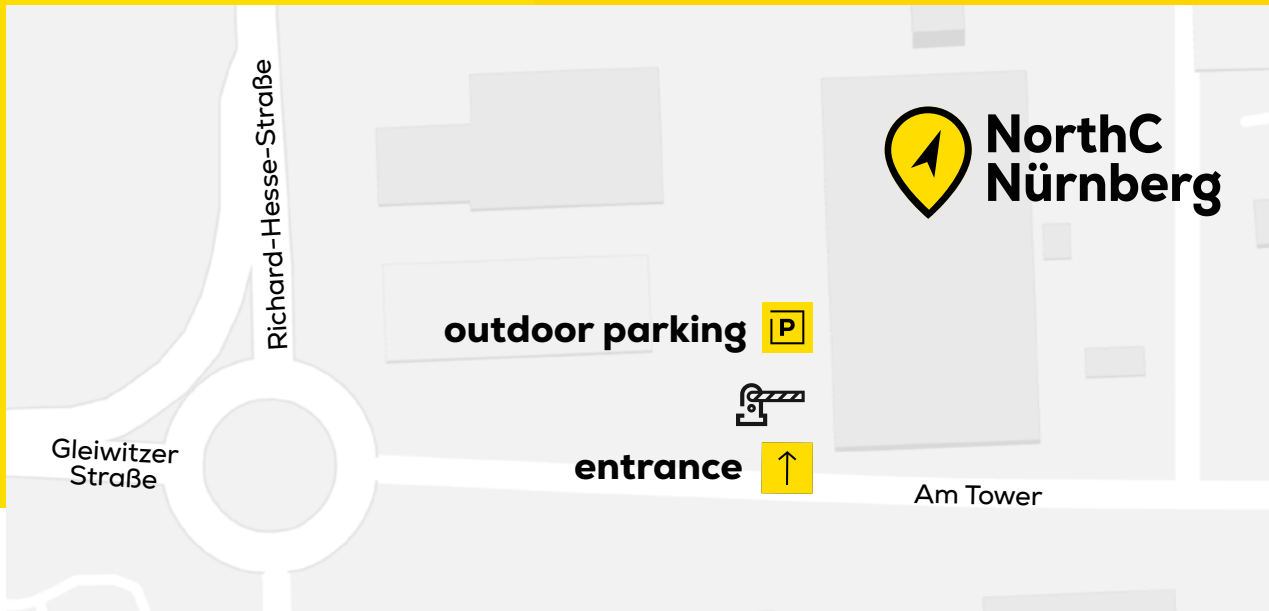

## DIRECTIONS

# Location and access to data center Nürnberg

Access to Gewerbepark Nürnberg-Feucht-Wendelstein via Gleiwitzer Straße or Richard-Hesse-Straße. In the car navigation system enter “Am Tower 5” and drive over the barrier. To open the barrier, you need to ring on the left side located intercom. The outdoor parking spaces are located directly next to our Datacenter. As soon as you will leave the area, just standing in front of the barrier, it opens automatically.

### Distance NorthC Nürnberg to:

International Airport Nuremberg  
36,5km via A3

Central Station Nuremberg  
16km via cab or public transportation

Nearest highway  
500m A6, Nürnberg-Langwasser

NorthC Munich  
160km via A9

NorthC Switzerland Winterthur (Zurich)  
390km via A6 und A81

NorthC Netherlands, Amsterdam  
703km via A3

NorthC Nuremberg +49 9128 99093 00  
Am Tower 5 support@northcdatacenters.de  
90475 Nürnberg northcdatacenters.de